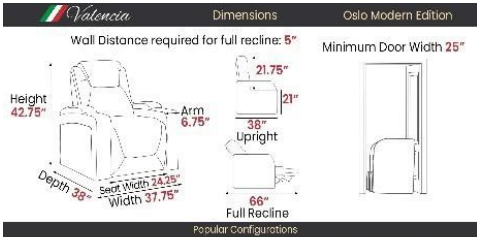

Popular Configurations