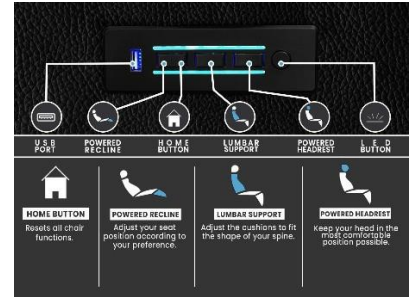

Popular Configurations