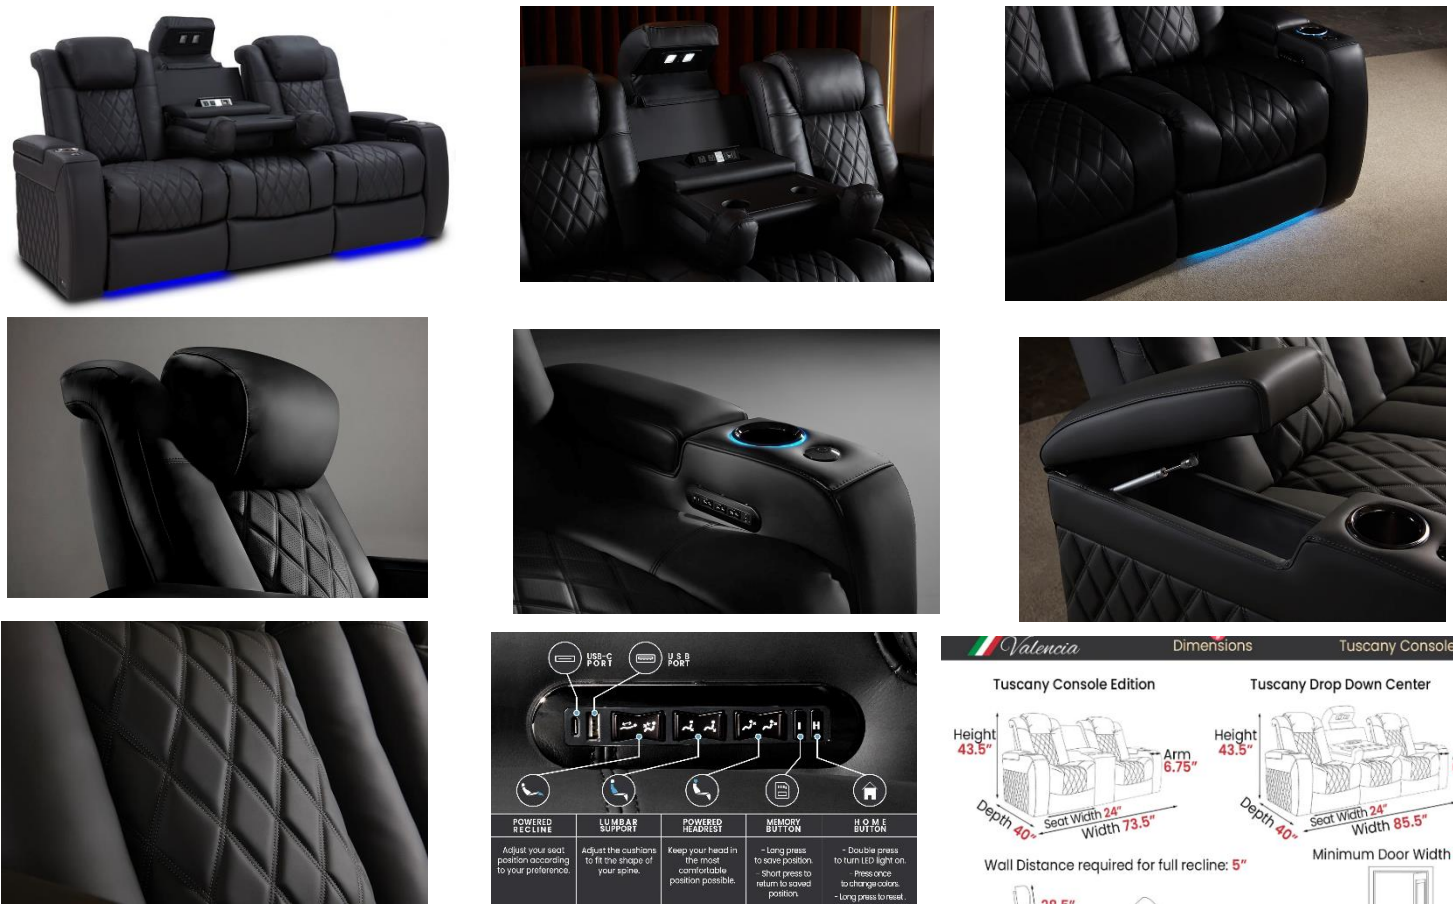

Valencia

HOME THEATER SEATING

Valencia Piacenza Luxury Edition

- Matte Super Supple Semi-Aniline Italian Nappa Leather 20000 in all seating surfaces.
- Simple hand-stitched seams for a timeless look.
- Power lumbar, Headrest and Recline.
- LED lighting.
- USB-A Charging with Beautiful Black Chrome Controller and Cupholder.

Valencia

HOME THEATER SEATING

Valencia Tuscany Luxury Console Edition

- Matte super supple Semi-Aniline Italian Nappa Leather on all seating surfaces.
- Drop-down table top equipped with reading lights, cup holders, outlets, and USB charging ports.
- French Diamond Stitching.
- Power lumbar, Headrest and Recline.
- RGB LED lighting (7 colors) and Seat Memory.
- USB-A and USB-C Charging with Beautiful Black Chrome Controller and Cup Holder.

Valencia

HOME THEATER SEATING

Valencia Oslo Luxury Console Edition

 **Dimensions** Oslo Luxury Console

Oslo Drop Down Center

- Super Supple Matte Semi-Aniline Italian Nappa Leather 20000 on all seating surfaces.
- French Double Diamond Stitching.
- Middle drop-down console with extra features.
- Power lumbar, Headrest and Recline.
- RGB LED lighting (7 colors) and Seat Memory.
- USB-A and USB-C Charging with Beautiful Black Chrome Controller.
- Black Chrome Cup holders on armrests and in console.

- The Premium Top Grain Nappa leather 11000 and diamond-stitch allows the Oslo to exude the class and richness of a luxury vehicle.
- Features include power recline, headrest & lumbar support, deep armrest storage compartment, LED-lit cup holder & base lighting, and USB port to charge your devices.
- Our luxury features allow you to take your living space to a level of opulence like never before.
- Engineered to deliver the highest level of ergonomic comfort and longevity.
- Near the wall design, this feature allows you to conserve space, so your seats don't need to be more than 5 inches away from the wall to have a full recline position.