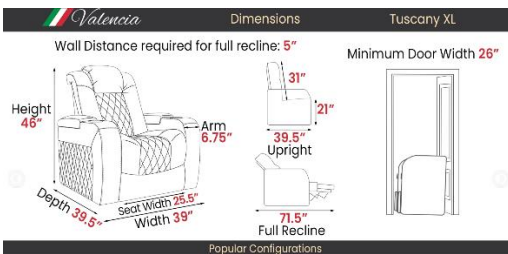

Valencia

HOME THEATER SEATING

Valencia Tuscany XL Ultimate Black Color

- 100% covered in Matte Super Supple Semi-Aniline Italian Nappa Leather 20,000.
- Power lumbar, headrest and recline.
- Perforated French diamond stitching with Nappa covered Back Finisher Plate.
- RGB LED lighting (7 colors to choose from) and Seat Memory.
- USB-A and USB-C Charging with Beautiful Black Chrome Controller and Cupholder.
- Parisian Velour lined armrest storage. Extra Space Heavy Duty up to 400 lb.