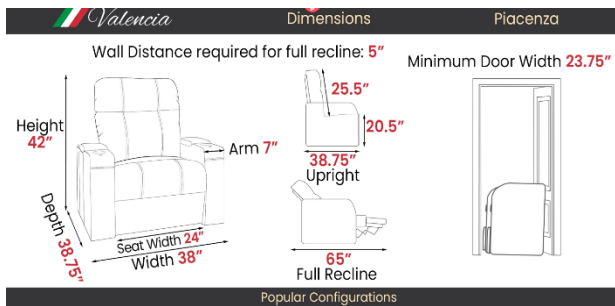

Valencia

HOME THEATER SEATING

Valencia Piacenza Luxury Edition

- Matte Super Supple Semi-Aniline Italian Nappa Leather 20000 in all seating surfaces.
- Simple hand-stitched seams for a timeless look.
- Power lumbar, Headrest and Recline.
- LED lighting.
- USB-A Charging with Beautiful Black Chrome Controller and Cupholder.