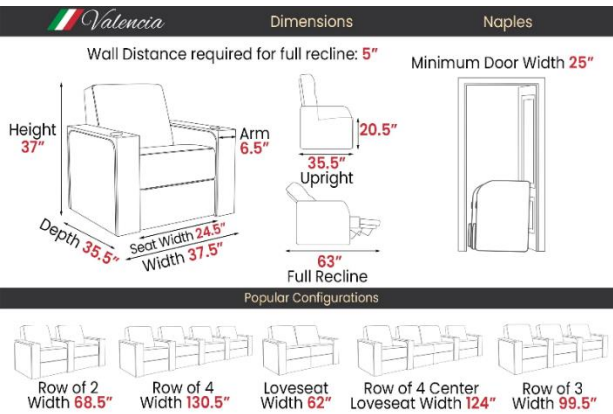

Valencia

HOME THEATER SEATING

Valencia Naples Elegance

- Hand crafted solid American red oak armrest made using traditional Italian artisanal methods.
- Proprietary Black Diamond Piano Black Lacquer manufacturing process that produces the deepest possible mirror like - piano black finish.
- 100% covered in high-quality Raven Parisian Velour.
- Lined with Parisian Velour Piping.
- Low-Profile Backrest.
- Precisely carved, bespoke cup holder.
- LED Ambient Base Lighting.
- Power lumbar and recline.
- USB Charging Port and Control Panel located on the inside of the armrest.