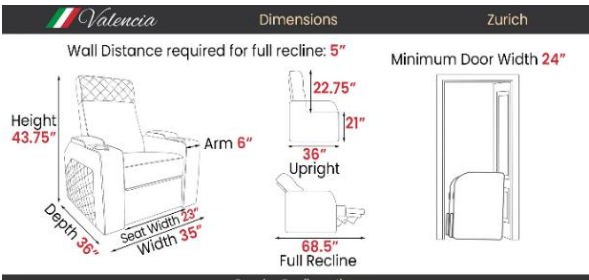

Valencia

HOME THEATER SEATING

Valencia Zurich Black Color

- Premium Top Grain Nappa leather 15000 accounts for Zurich's durable and smooth supple finish.
- Features include power recline, headrest & lumbar support, deep armrest storage compartment, LED-lit cup holder & base lighting, and USB port to charge your devices. Our luxury features allow you to take your living space to a level of opulence like never before.
- All Powered Functions and LED On/Off button can be found on the chair's sleek and concealed control panel, which is located on the inside of the armrest.
- Engineered to deliver the highest level of ergonomic comfort and longevity.
- Wall hugging design, this feature allows you to conserve space, so your seats don't need to be more than 5 inches away from the wall to have a full recline position.