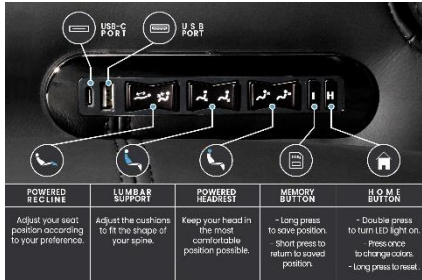

Valencia HOME THEATER SEATING

Valencia Tuscany Ultimate Edition