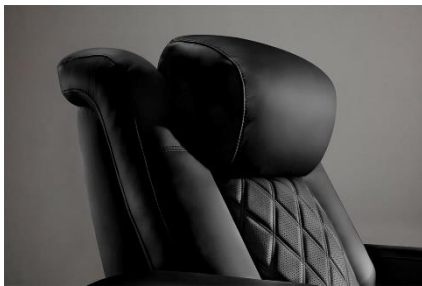

Valencia HOME THEATER SEATING

Valencia Tuscany Ultimate Edition