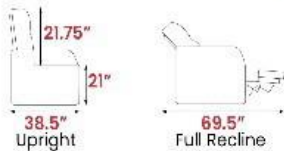

Valencia Dimensions Tuscany Console

Tuscany Console Edition

Tuscany Drop Down Center

Wall Distance required for full recline: 5"

Minimum Door Width 24"

- Premium Top Grain Italian Nappa 11000 Leather is fashioned on all seating surfaces. This allows you to indulge in a state of luxurious comfort - indulging in the extremely smooth and supple finish.
- Powered ergonomic lumbar support, accessed by the touch of a button. Lumbar support is the key feature needed to fully optimize your lounge session.
- Center Drop Down Console with feature allows for functionality with electrical outlets, USB port, and more.
- The control panel is located on the inner armrest and is a one-stop-shop for all powered functions.
- Features include LED ambient base & cup holder lighting, USB port to charge your device, powered lumbar, headrest and recline function. Hidden arm storage - perfect for concealing gadgets.
- Powered mechanisms allow you to control your chair's form to deliver you the ultimate ergonomic experience. Wall hugging feature is luxurious with only needing a 5" clearance behind the chair. The spacious design is catered to an array of body sizes and heights