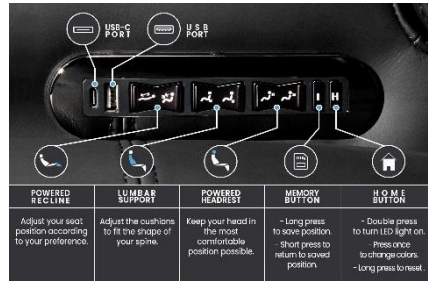

Valencia HOME THEATER SEATING

Valencia Tuscany XL Luxury Edition