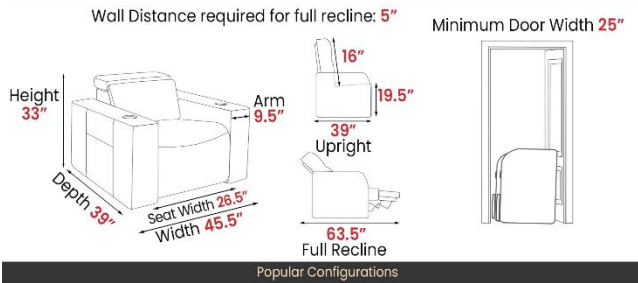

Valencia

HOME THEATER SEATING

Valencia Barcelona Grand Ultimate Luxury Edition

- Encased in our 100% premium traditional Italian leather front to back.
- Low-Profile, low-rise seat backrest.
- Extra wide armrests for extra space and added comfort while lounging.
- Control panel for seat adjustments and charging your devices (USB + USB-C).
- Memory features and Home button for saving your favorite positions for later.
- Motorized headrest, lumbar and reclining features for minimal effort while getting yourself comfortable.
- Full range colour-cycle RGB LED lighting on base of chair and surrounding cupholders.