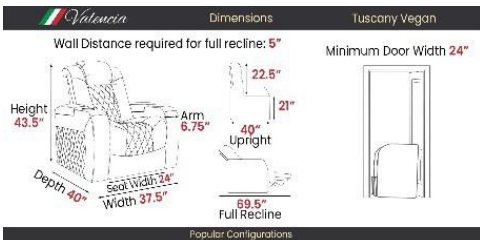

- 100% Premium Vegan Nappa Leather - Made animal and cruelty-free, Valencia Vegan Nappa Leather is soft, durable, and rich in appearance, while holding the integral necessity of sustainability.
- Ultimate Comfort - All chairs from Valencia Theater Seating are designed to be both comfortable and ergonomic.
- Hidden Arm Storage - The concealed armrest storage is powered by air pistons for a smoother open & close experience.
- Diamond Stitch Detail - Perfectly designed to look as stylish as possible.
- LED BACKLIT Cup Holders - LED Cup Holders allow you to easily find where you drink is, even in the darkest environment.
- Power Headrest - The power headrest allows you to smoothly adjust your position to cater your personal preference.
- Power Lumbar Support - Ergonomically sculpted with power lumbar support and recline that allows you to control the firmness of the cushion to maximize back support.
- LED Ambient Base Lighting - LED ambient base lighting creates a truly luxury cinema environment in your home theater.