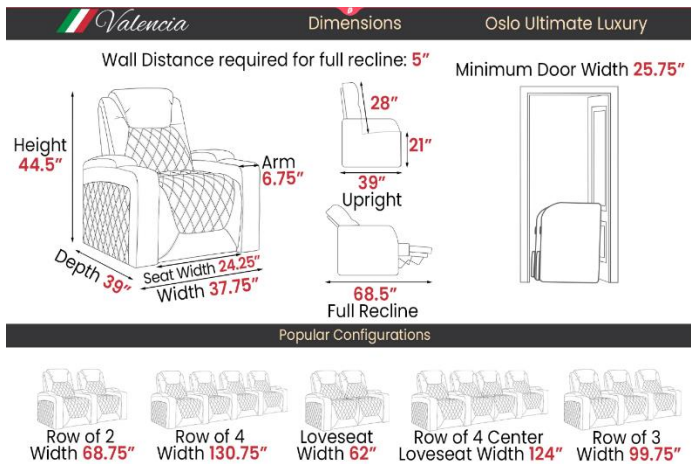

Valencia

HOME THEATER SEATING

Valencia Oslo Ultimate Edition

- -
- 100% covered in Matte Super Supple Semi-Aniline Italian Nappa Leather 20,000.
- Power lumbar, headrest and recline.
- Perforated French diamond stitching with Nappa covered Back Finisher Plate.
- RGB LED lighting (7 colors to choose from) and Seat Memory.
- USB-A and USB-C Charging with Beautiful Black Chrome Controller and Cupholder.
- Accent that beautifully adds a finishing detail to the back of the chair. The plate is the perfect finishing touch needed for placing the chair in any space.