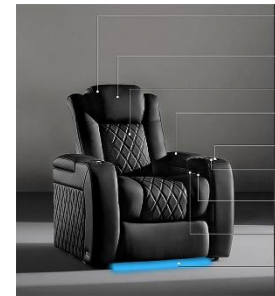

Valencia HOME THEATER SEATING

Valencia Tuscany Luxury Edition