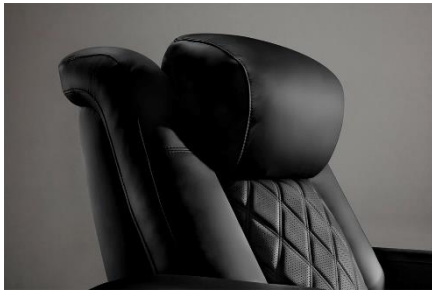

Valencia

HOME THEATER SEATING

Valencia Tuscany XL Ultimate Black Color

- 100% covered in Matte Super Supple Semi-Aniline Italian Nappa Leather 20,000.
- Power lumbar, headrest and recline.
- Perforated French diamond stitching with Nappa covered Back Finisher Plate.
- RGB LED lighting (7 colors to choose from) and Seat Memory.
- USB-A and USB-C Charging with Beautiful Black Chrome Controller and Cupholder.
- Parisian Velour lined armrest storage. Extra Space Heavy Duty up to 400 lb.