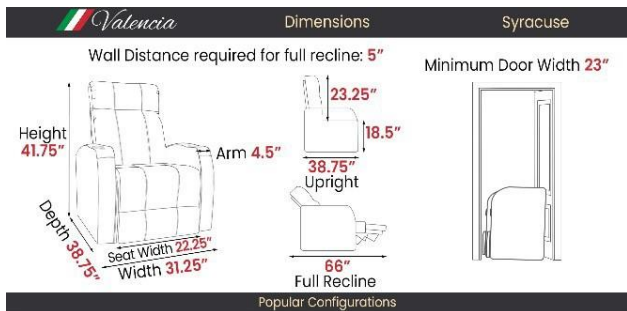

Popular Configurations