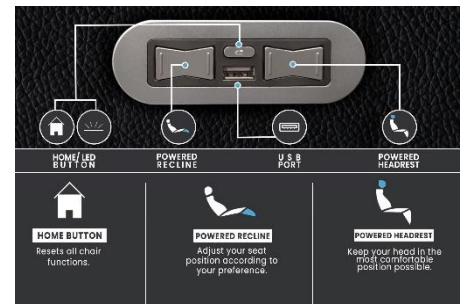

Valencia

HOME THEATER SEATING

Valencia Verona Power Headrest Black Color