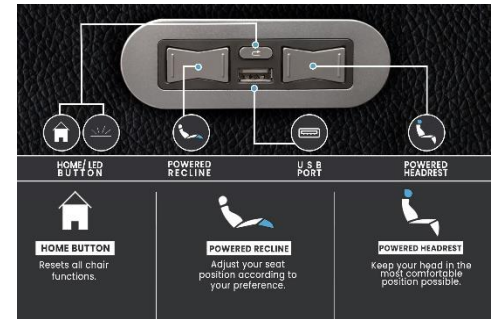

Valencia

HOME THEATER SEATING

Valencia Piacenza Power Headrest Black Color