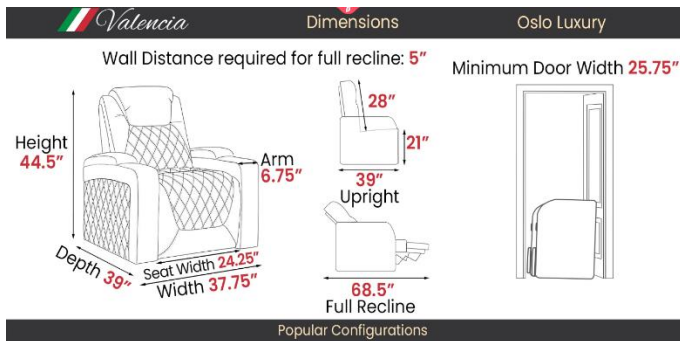

Valencia

HOME THEATER SEATING

Valencia Oslo Luxury Edition

- Matte Super Supple Semi-Aniline Italian Nappa Leather 20000 on all seating surfaces.
- French Double Diamond Stitching.
- Accent that beautifully adds a finishing detail to the back of the chair. The plate is the perfect finishing touch needed for placing the chair in any space.
- Power lumbar, headrest and recline.
- RGB LED lighting (7 colors) and Seat Memory.
- USB-A and USB-C Charging with Beautiful Black Chrome Controller and Cupholder.