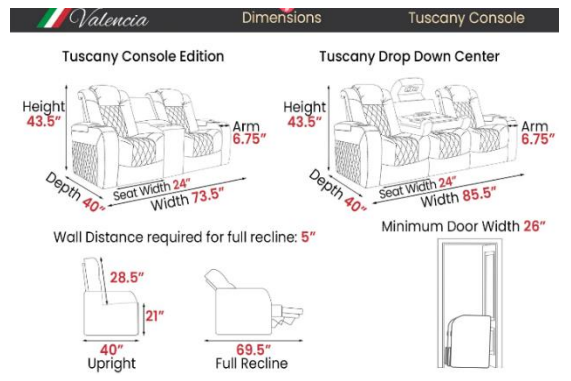

Valencia

HOME THEATER SEATING

Valencia Tuscany Luxury Console Edition

- Matte super supple Semi-Aniline Italian Nappa Leather on all seating surfaces.
- Drop-down table top equipped with reading lights, cup holders, outlets, and USB charging ports.
- French Diamond Stitching.
- Power lumbar, Headrest and Recline.
- RGB LED lighting (7 colors) and Seat Memory.
- USB-A and USB-C Charging with Beautiful Black Chrome Controller and Cup Holder.