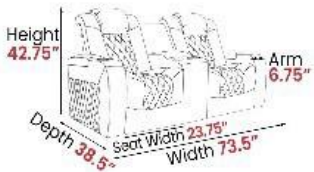

Valencia Dimensions Tuscany Console

Tuscany Console Edition