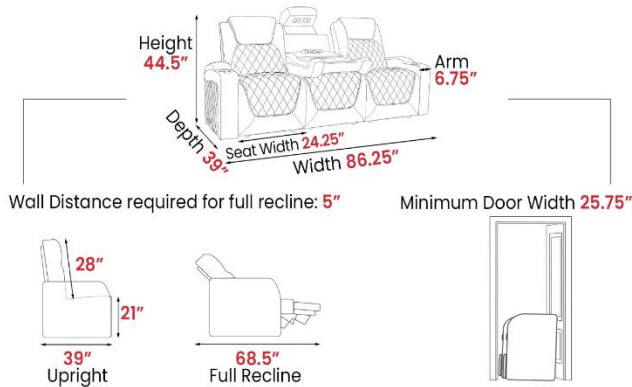

Dimensions Oslo Luxury Console

Oslo Drop Down Center

- Super Supple Matte Semi-Aniline Italian Nappa Leather 20000 on all seating surfaces.
- French Double Diamond Stitching.
- Middle drop-down console with extra features.
- Power lumbar, Headrest and Recline.
- RGB LED lighting (7 colors) and Seat Memory.
- USB-A and USB-C Charging with Beautiful Black Chrome Controller.
- Black Chrome Cup holders on armrests and in console.