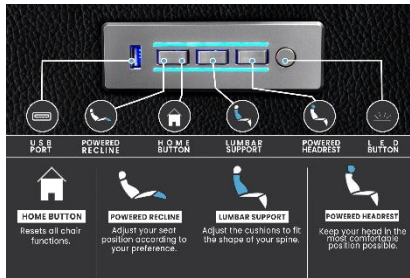

Valencia

HOME THEATER SEATING

Valencia Oslo XL Big and Tall Black Color