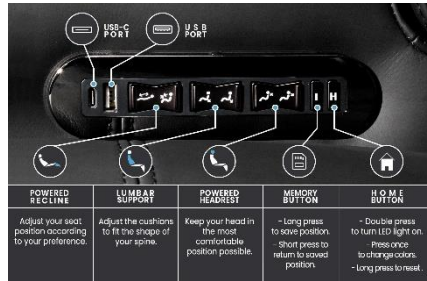

Valencia HOME THEATER SEATING

Valencia Tuscany Luxury Edition